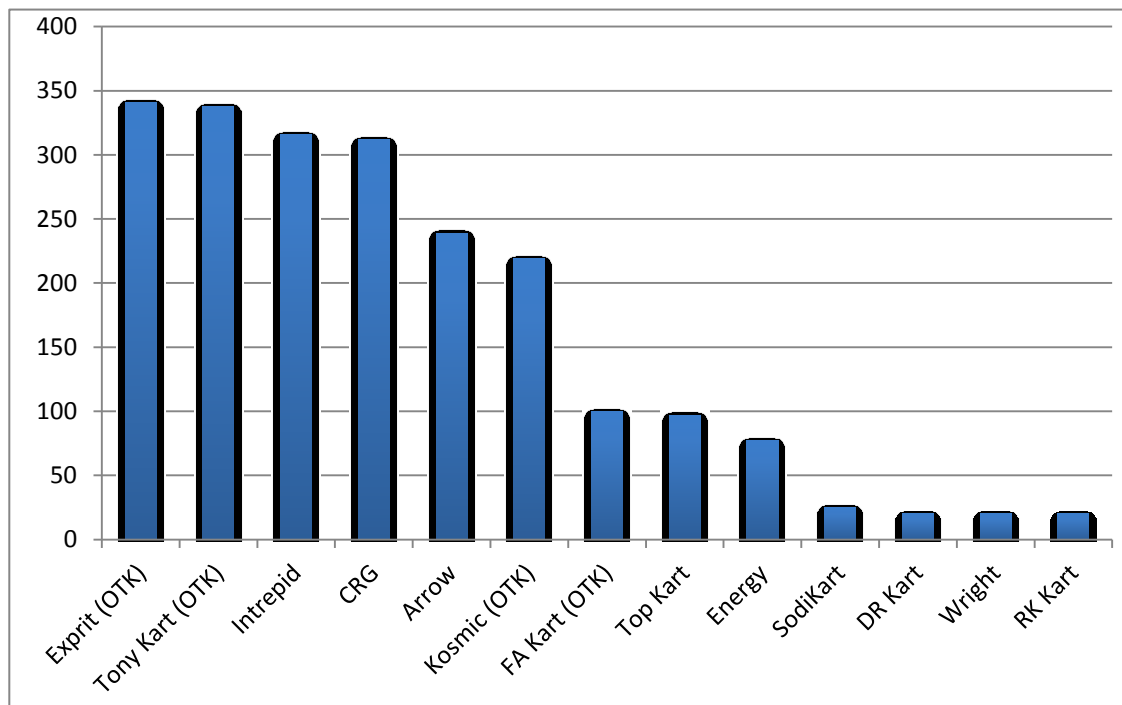

International Karting Distributors

Ph: (02) 4735 1344 Email: sales@internationalkarting.com

Manufacturers Cup Points Tally

Date: 24/07/2012

| | |
|-------------------|-----|
| 1 Exprit (OTK) | 341 |
| 2 Tony Kart (OTK) | 338 |
| 3 Intrepid | 316 |
| 4 CRG | 312 |
| 5 Arrow | 239 |
| 6 Kosmic (OTK) | 219 |
| 7 FA Kart (OTK) | 100 |
| 8 Top Kart | 97 |
| 9 Energy | 77 |
| 10 SodiKart | 25 |
| 11 DR Kart | 20 |
| 11 Wright | 20 |
| 11 RK Kart | 20 |

* Other manufacturers will be added when they earn points*